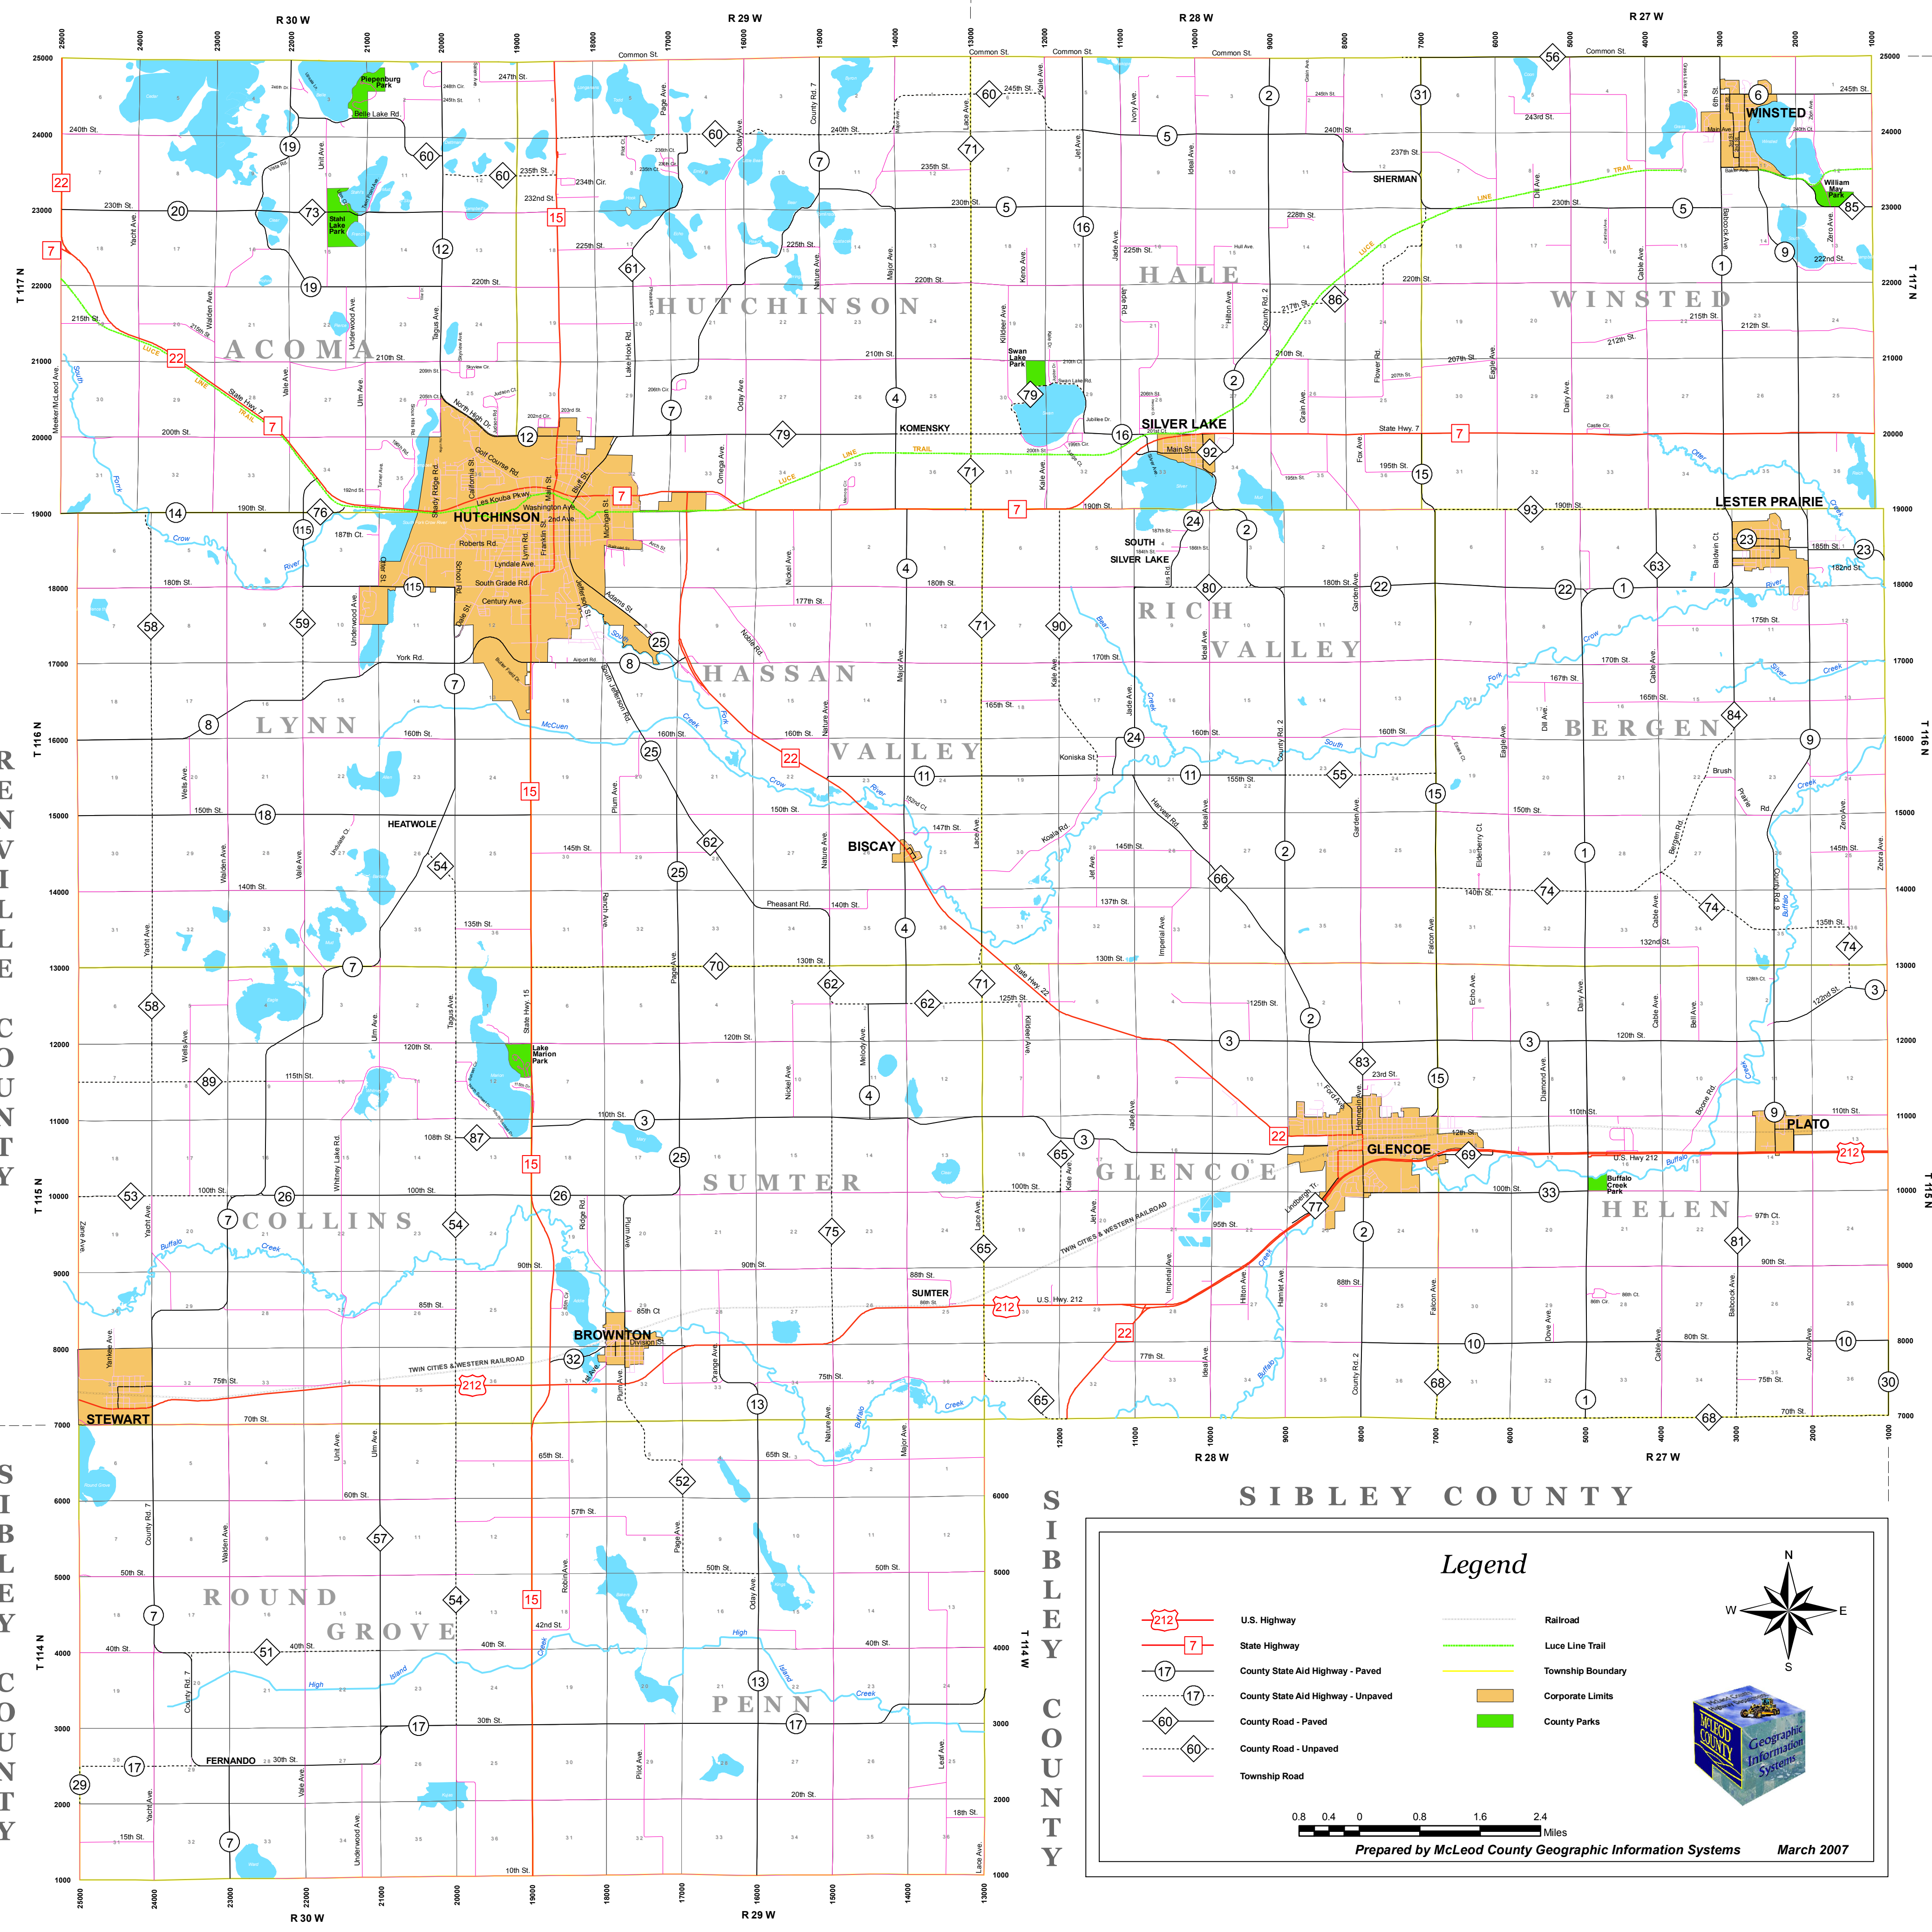

MEEKER COUNTY

WRIGHT COUNTY

MEEKER COUNTY

RENVILLE COUNTY

SIBLEY COUNTY

CAVRER COUNTY

Legend

	U.S. Highway		Railroad
	State Highway		Luca Line Trail
	County State Aid Highway - Paved		Township Boundary
	County State Aid Highway - Unpaved		Corporate Limits
	County Road - Paved		County Parks
	County Road - Unpaved		
	Township Road		

0.8 0.4 0 0.8 1.6 2.4 Miles

Prepared by McLeod County Geographic Information Systems March 2007